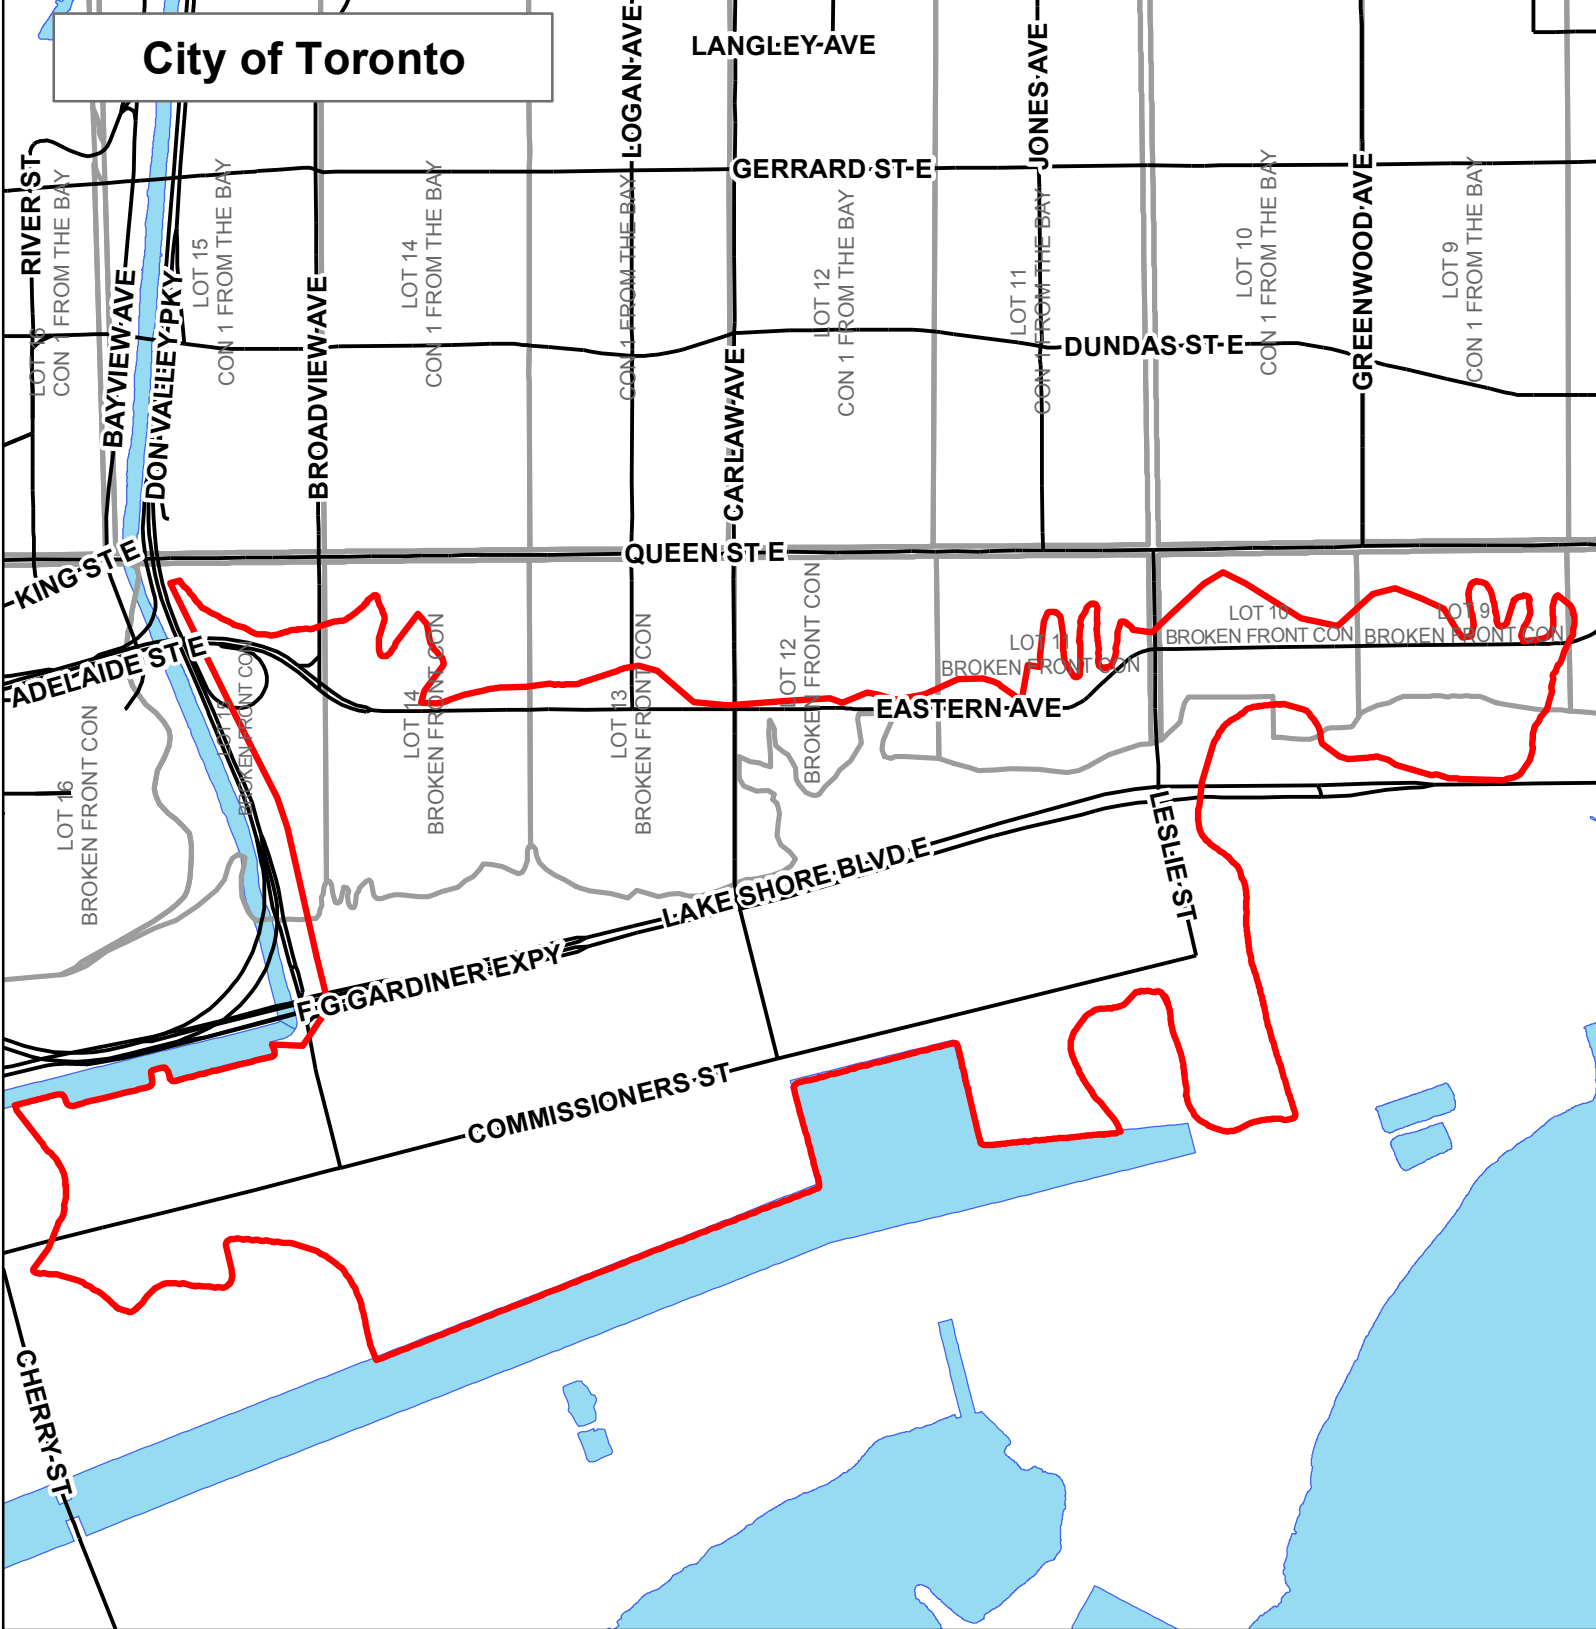

City of Toronto

MAP No. 230

Map filed at the office of the Ontario Ministry of Municipal Affairs and Housing, 777 Bay St., Toronto, Ontario

Building Code Act, 1992

Ontario Regulation: 332/12, as amended by O. Reg. 388/18

Date: July 20, 2018

0 0.2 0.4 0.6 0.8 1 1.2

Kilometres

LEGEND

-  Lower Don Area
-  Lots and Cons
-  Water
-  Roads